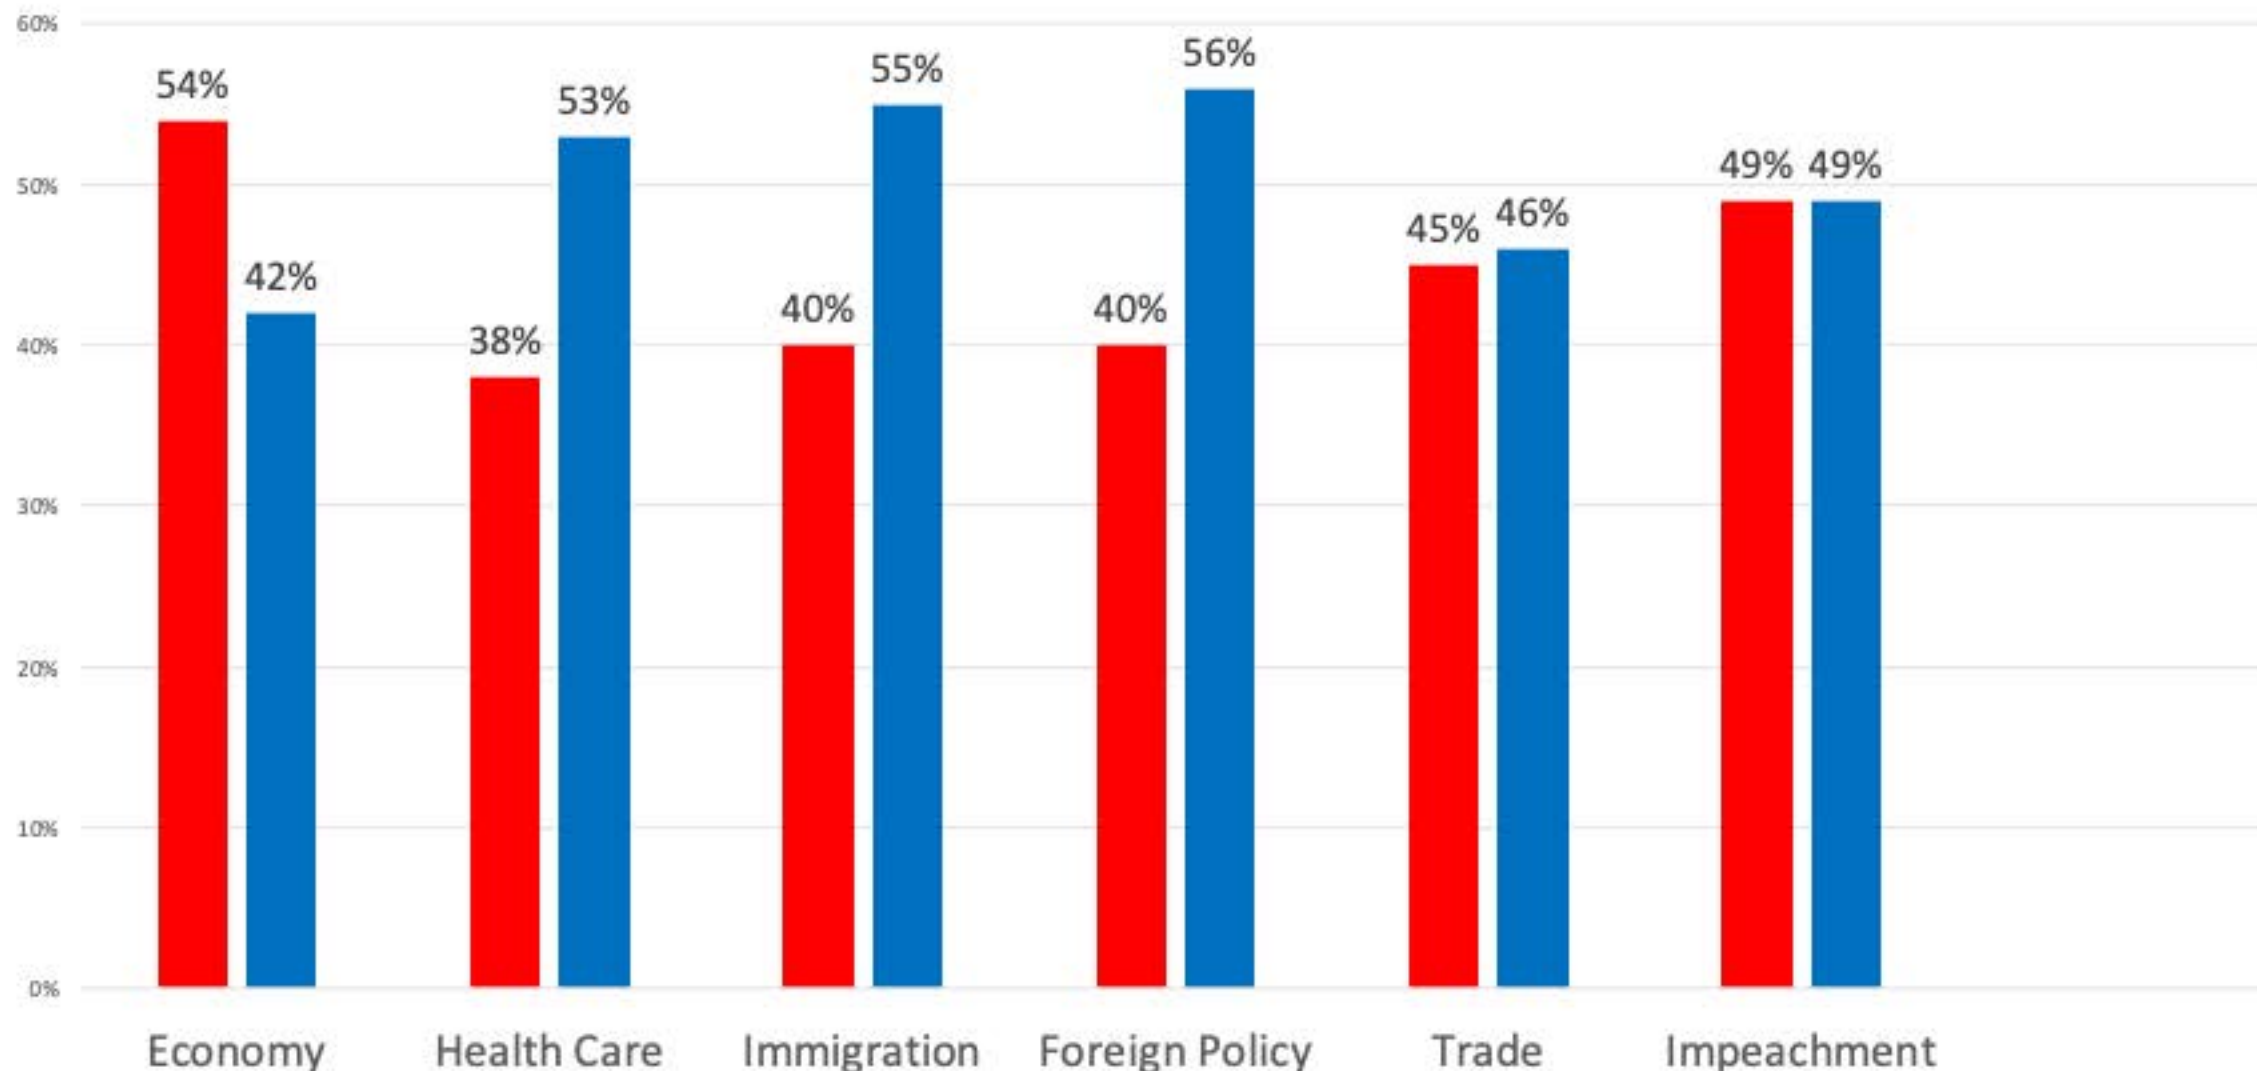

President Trump's Performance

■ Approve ■ Disapprove

Sources: Economy, Foreign Policy, Impeachment = Quinnipiac 3/8/20; Health Care, Trade = CBS News 1/19/20; Immigration = CBS News 1/29/20